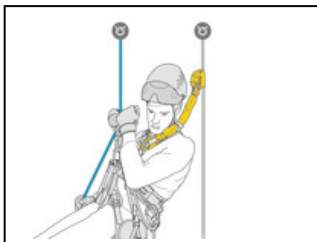

Universe	Professional
Type	Verticality
Category	Mobile fall arresters
Subcategory	Absorbers for mobile fall arresters

ASAP'SORBER

The ASAP'SORBER energy absorber may only be used with an ASAP or ASAP LOCK mobile fall arrester. It allows user to work at a distance from the rope, in order to protect it during certain work phases. Equipped with tear-webbing inside a pouch that opens on each end, the absorber is protected from abrasion, while allowing for regular inspection. It is available in two lengths, to provide the best balance between distance from the rope and reduced fall length.

The ASAP'SORBER allows the rope to be kept at a distance, to protect it during certain work phases.

Short Description Energy absorber for ASAP or ASAP LOCK

- Selling Points**
- May only be used with an ASAP or ASAP LOCK mobile fall arrester
 - Allows the user to keep the rope at a distance in order to:
 - free up the work area
 - protect the rope from sharp tools and harmful contact points
 - Absorbs energy in case of a fall:
 - tearing of the energy absorber webbing limits the impact force on the user
 - designed for users who weigh between 50 and 130 kg
 - durable fabric pouch with opening system at each end, protects the energy absorber from abrasion or contaminants while allowing for regular inspection of the absorber
 - Ends equipped with STRING to hold the connector in position and protect the webbing from abrasion
 - Available in two lengths, to provide the best balance between distance from the rope and reducing fall length